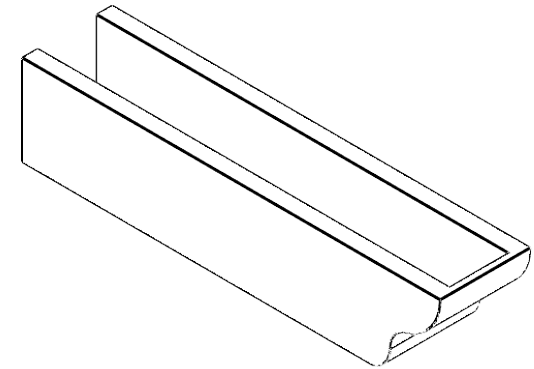

ITEM NUMBER: RFTURO060X06000X28000X006GRN00RCPR

6"W X 6"H X 28"L TIMBERTHANE ROUGH CEDAR GREENSBORO FAUX WOOD OPEN RAFTER TAIL, 6"L END, PRIMED TAN

SIDE PROFILE

FRONT PROFILE

ISOMETRIC

GENERATED DATE : 03/02/2023

EKENA MILLWORK
2300 WEST MAIN ST.
CLARKSVILLE, TX 75426
TOLL FREE: 866-607-0453
WWW.EKENAMILLWORK.COM

NOTES

1. INSTALLATION TO BE COMPLETED IN ACCORDANCE WITH MANUFACTURER'S SPECIFICATIONS.
2. DRAWING MAY NOT BE TO SCALE
3. THIS DRAWING IS INTENDED FOR DESIGN AND PLANNING PURPOSES ONLY.
4. ALL INFORMATION CONTAINED HEREIN WAS CURRENT AT THE TIME OF DEVELOPMENT BUT MUST BE REVIEWED AND APPROVED BY THE PRODUCT MANUFACTURER TO BE CONSIDERED ACCURATE.
5. TIMBERTHANE ARCHITECTURAL PRODUCTS ARE MADE FROM HIGH DENSITY URETHANE AND COME FACTORY PRIMED