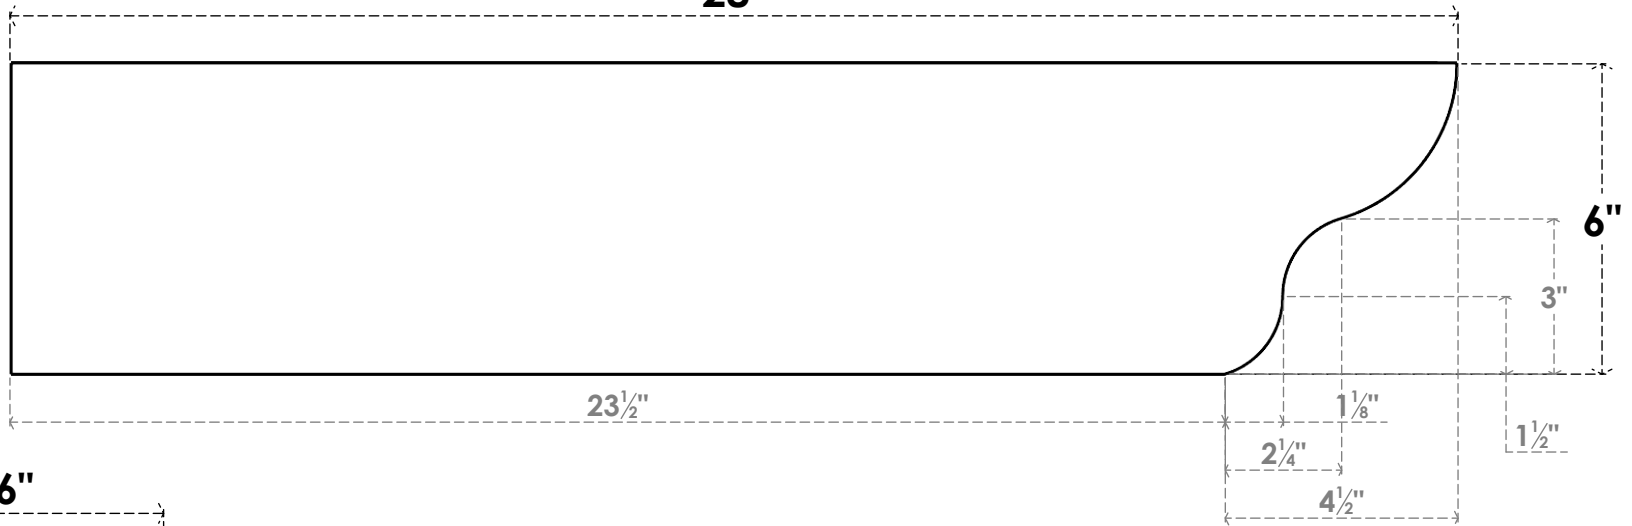

ITEM NUMBER: RFTURO060X06000X28000X006GRN00RCPR

6"W X 6"H X 28"L TIMBERTHANE ROUGH CEDAR GREENSBORO FAUX WOOD OPEN RAFTER TAIL, 6"L END, PRIMED TAN

SIDE PROFILE

FRONT PROFILE

ISOMETRIC

GENERATED DATE : 03/02/2023