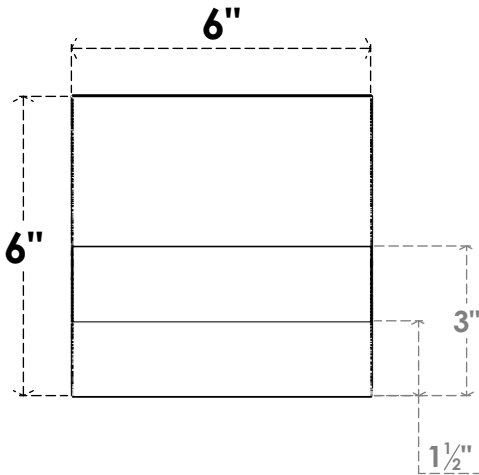

ITEM NUMBER: RFTURO060X06000X28000X006GRN00RCPR

6"W X 6"H X 28"L TIMBERTHANE ROUGH CEDAR GREENSBORO FAUX WOOD OPEN RAFTER TAIL, 6"L END, PRIMED TAN

SIDE PROFILE

FRONT PROFILE

ISOMETRIC

GENERATED DATE : 03/02/2023